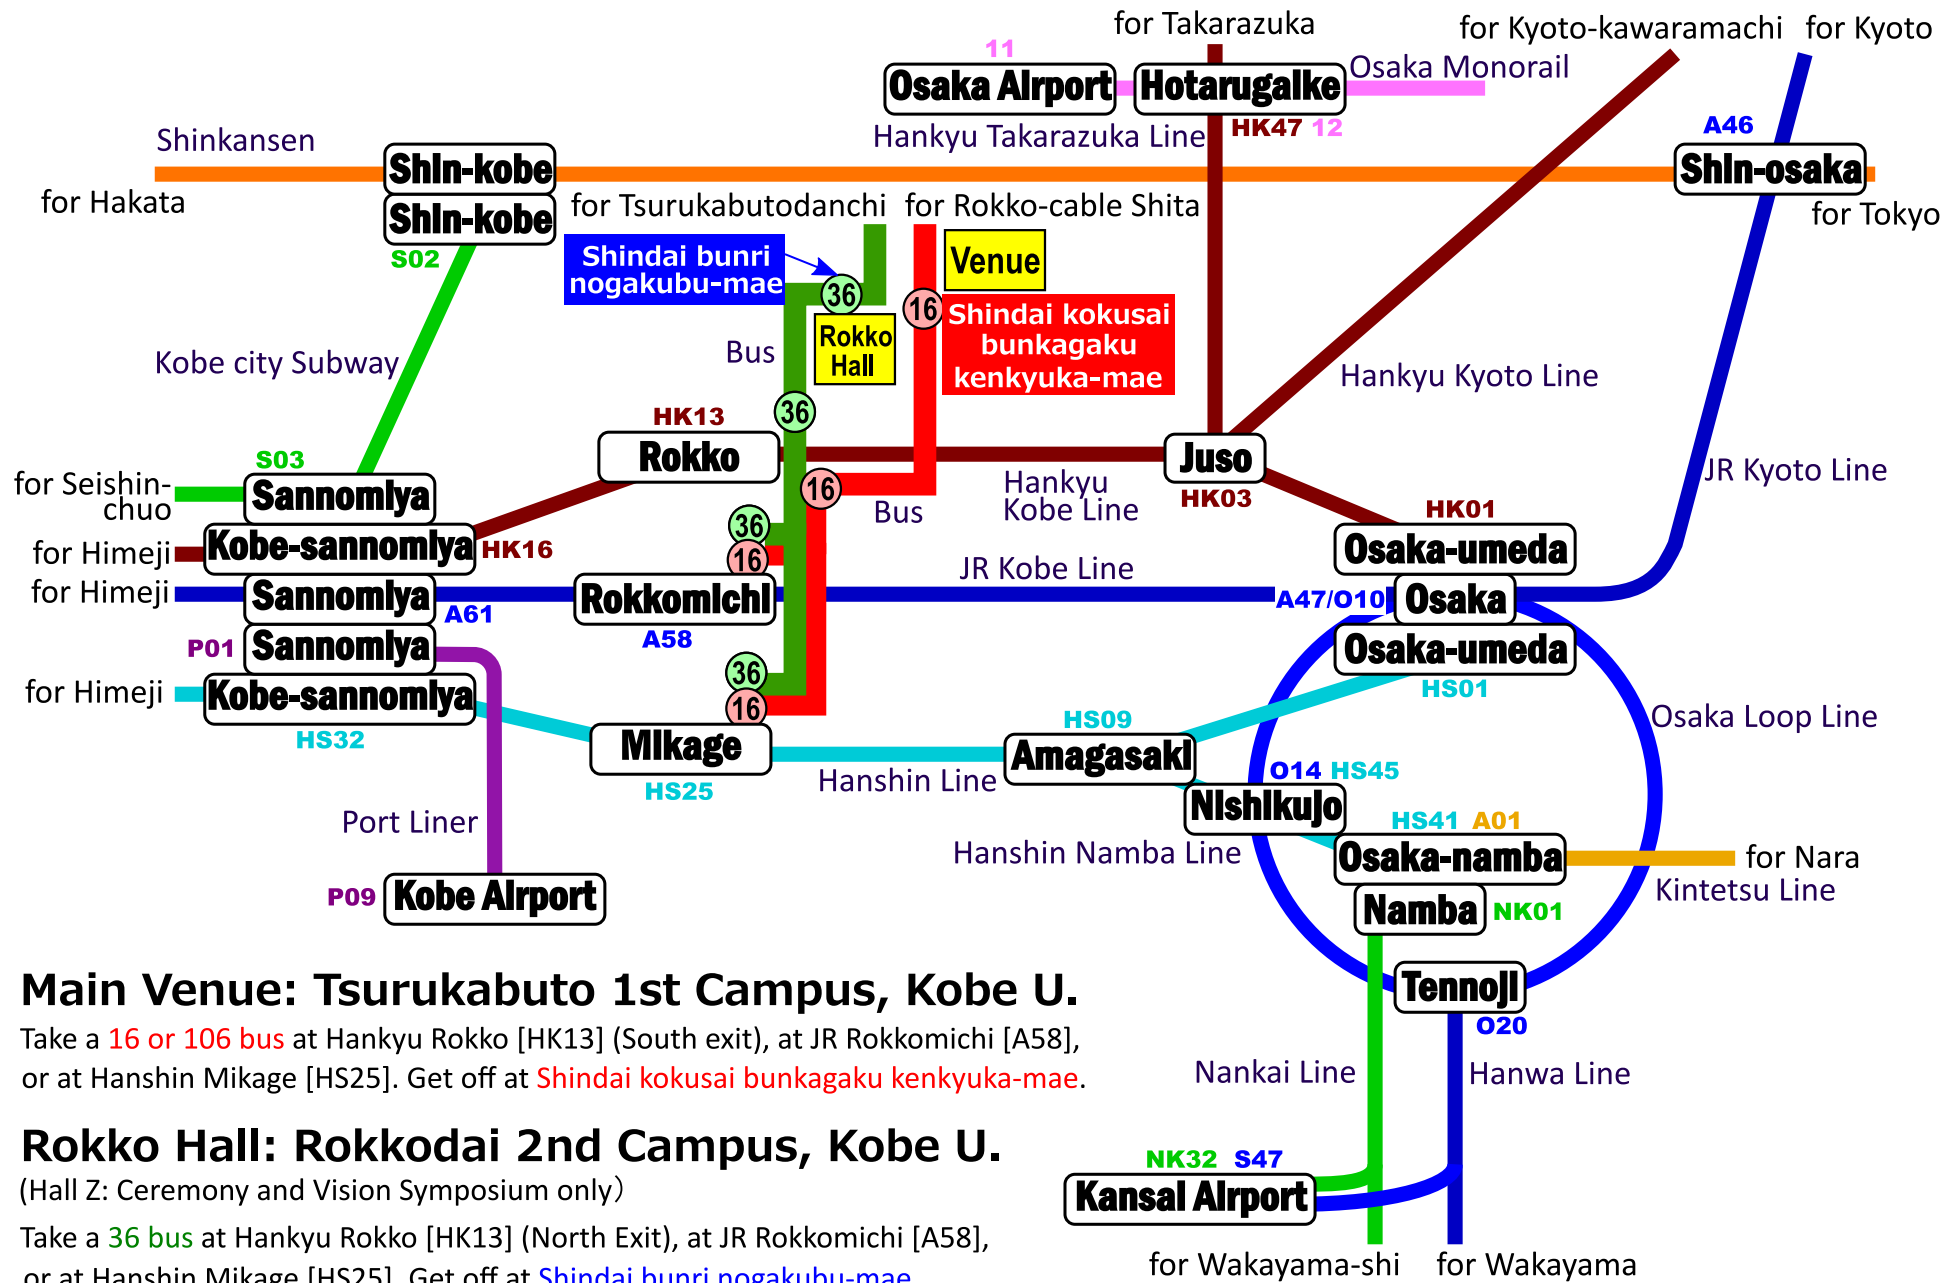

Mar. 16-18, 2022 SCEJ 87th Annual Meeting Access Map

Main Venue: Tsurukabuto 1st Campus, Kobe U.

Take a 16 or 106 bus at Hankyu Rokko [HK13] (South exit), at JR Rokkomichi [A58], or at Hanshin Mikage [HS25]. Get off at **Shindai kokusai bunkagaku kenkyuka-mae**.

Rokko Hall: Rokkodai 2nd Campus, Kobe U.

(Hall Z: Ceremony and Vision Symposium only)

Take a 36 bus at Hankyu Rokko [HK13] (North Exit), at JR Rokkomichi [A58], or at Hanshin Mikage [HS25]. Get off at **Shindai bunri nogakubu-mae**.